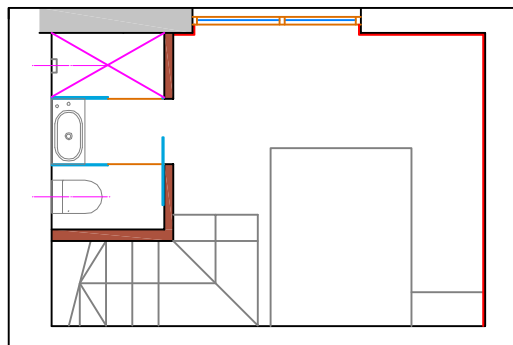

GROUND FLOOR

MEZZANINE

	APARTMENT 12	
	Net SQM	Gross SQM
MEZZANINE	13.58 m2	15.98 m2
GROUND FLOOR	24.65 m2	30.33 m2
TOTAL	37.23 m2	50.31 m2

Apartment 12